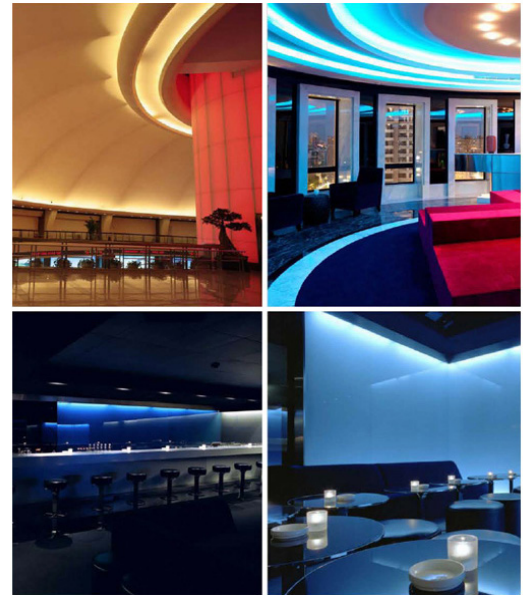

RGBWW LED Flexible Strip Lighting

Bring vibrant, studio-grade lighting to your projects with FilmPro RGBWW 360 LED Ribbon: a high-density, ultra-versatile lighting solution engineered for the most demanding film, broadcast, and stage environments.

Featuring 360 precision LEDs per meter and dual 95-CRI white channels, FilmPro delivers unmatched colour fidelity, high output and uniformity in a low profile package, smooth dimming, and flexible control options.

Only 12 mm wide, it fits seamlessly into tight spaces, while cUL certification ensures professional reliability and safety.

Whether you're designing a dynamic film set or creating rich architectural accents, FilmPro gives you the control and quality to make every scene shine.

Powered by 24 volts DC and controllable by DMX 512 decoders and other low-voltage controllers (sold separately)

Our industry-leading 360 LEDs per meter provides a highly uniform lighting for RGBWW LED flexible ribbon

Item	Power Consumption	Dimensions (mm)	LED Type	Dimmable	Colour Temperature
1631-fsi-RGBWW	24 watts per meter (with all chips on) 12 watts per meter in typical colour-mising use	12 mm wide 5 meters long	2835 RGB + 2210 whites	With DMX control or external colour controller	Red, Green, Blue, 2700K warm white 6500K cool white
Power Input	Power Type	CRI	Cuttable		
24V DC	Constant Voltage	95 CRI white LEDs	Cuttable every 5cm (1.95 inches)		

FilmPro: a division of Lumicrest LED Lighting

filmprolighting.com / lumicrest.com

1373 Queen St. West,
Toronto, ON M6K 1M1 Canada

Innovative LED Lighting Solutions
for Film and Video Professionals