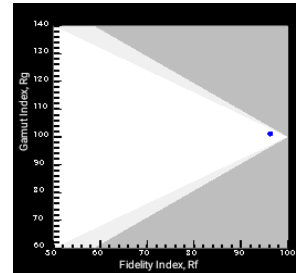

Lumicrest's SPECTRALA™ Dotless LED strip/tape lights are a complete line of full-spectrum COB high-density flexible strips. SPECTRALA is a premium-quality 95+ CRI LED full spectrum light source without unsightly dots or hot spots that you may encounter with other types of LED strips - just smooth lighting.

SPECTRALA is available in seven different colour temperatures and three lumen intensities, to suit virtually any application: Accent (4.5 watts/meter), Standard (9 watts/meter) and High Output (18 watts/meter).

Typical spectral and colorimetric performance charts at 2700K

Item SKU	CCT	CRI & R9 Values	Lumens	Power Consumption	LED Density
1200-fsi-vww-4	2200K	CRI 95+ R9>90	337 lm/m 103 lm/ft	4.5 watts/m 1.4 watts/ft	480/m 146/ft
1203-fsi-ww-4	2700K	CRI 95+ R9>90	397 lm/m 121 lm/ft	4.5 watts/m 1.4 watts/ft	480/m 146/ft
1206-fsi-clw-4	3000K	CRI 95+ R9>90	425 lm/m 130 lm/ft	4.5 watts/m 1.4 watts/ft	480/m 146/ft
1209-fsi-nsw-4	3500K	CRI 95+ R9>90	468 lm/m 143 lm/ft	4.5 watts/m 1.4 watts/ft	480/m 146/ft
1212-fsi-nw-4	4000K	CRI 95+ R9>90	499 lm/m 152 lm/ft	4.5 watts/m 1.4 watts/ft	480/m 146/ft
1215-fsi-pw-4	5000K	CRI 95+ R9>85	526 lm/m 161 lm/ft	4.5 watts/m 1.4 watts/ft	480/m 146/ft
1218-fsi-cw-4	6000K	CRI 95+ R9>85	580 lm/m 177 lm/ft	4.5 watts/m 1.4 watts/ft	480/m 146/ft

Voltage	Dimensions	Dimmable	Cut Points	Operating Range	IP Rating	Certification
24V DC	(W) 8 mm x (H) 1.6 mm x (L) 5 M (W) .3" x (H) .06" x (L) x 16.4'	Yes	50 mm ~2 inch	-20 C to 60 C	IP20	cUL