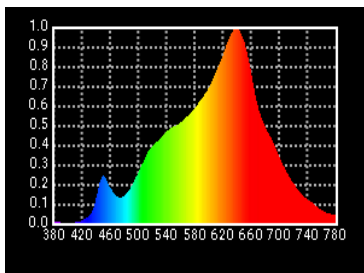

Lumicrest's SPECTRALA™ Dotless LED strip/tape lights are a complete line of full-spectrum COB high-density flexible strips. SPECTRALA is a premium-quality 95+ CRI LED full spectrum light source without unsightly dots or hot spots that you may encounter with other types of LED strips - just smooth lighting.

SPECTRALA is available in seven different colour temperatures and three lumen intensities, to suit virtually any application: Accent (4.5 watts/meter), Standard (9 watts/meter) and High Output (18 watts/meter).

Typical spectral and colorimetric performance charts at 2700K

Item SKU	CCT	CRI & R9 Values	Lumens	Power Consumption	LED Density
1200-fsi-vww-4	2200K	CRI 95+ R9>90	337 lm/m 103 lm/ft	4.5 watts/m 1.4 watts/ft	480/m 146/ft
1203-fsi-ww-4	2700K	CRI 95+ R9>90	397 lm/m 121 lm/ft	4.5 watts/m 1.4 watts/ft	480/m 146/ft
1206-fsi-clw-4	3000K	CRI 95+ R9>90	425 lm/m 130 lm/ft	4.5 watts/m 1.4 watts/ft	480/m 146/ft
1209-fsi-nsw-4	3500K	CRI 95+ R9>90	468 lm/m 143 lm/ft	4.5 watts/m 1.4 watts/ft	480/m 146/ft
1212-fsi-nw-4	4000K	CRI 95+ R9>90	499 lm/m 152 lm/ft	4.5 watts/m 1.4 watts/ft	480/m 146/ft
1215-fsi-pw-4	5000K	CRI 95+ R9>85	526 lm/m 161 lm/ft	4.5 watts/m 1.4 watts/ft	480/m 146/ft
1218-fsi-cw-4	6000K	CRI 95+ R9>85	580 lm/m 177 lm/ft	4.5 watts/m 1.4 watts/ft	480/m 146/ft

Voltage	Dimensions	Dimmable	Cut Points	Operating Range	IP Rating	Certification
24V DC	(W) 8 mm x (H) 1.6 mm x (L) 5 M (W) .3" x (H) .06" x (L) x 16.4'	Yes	50 mm ~2 inch	-20 C to 60 C	IP20	cUL