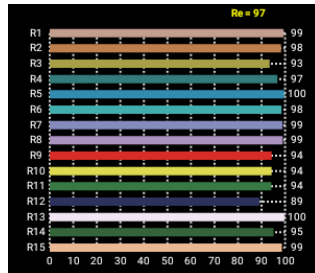

Lumicrest's SPECTRALA™ Dotless LED strip/tape lights are a complete line of full-spectrum COB high-density flexible strips. SPECTRALA is a premium-quality 95+ CRI LED full spectrum light source without unsightly dots or hot spots that you may encounter with other types of LED strips - just smooth lighting.

SPECTRALA is available in seven different colour temperatures and three lumen intensities, to suit virtually any application: Accent (4.5 watts/meter), Standard (9 watts/meter) and High Output (18 watts/meter).

Typical spectral and colorimetric performance charts at 2700K

Item SKU	CCT	CRI & R9 Values	Lumens	Power Consumption	LED Density
1200-fsi-vww-4	2200K	CRI 95+ R9>90	337 lm/m 103 lm/ft	4.5 watts/m 1.4 watts/ft	480/m 146/ft
1203-fsi-ww-4	2700K	CRI 95+ R9>90	397 lm/m 121 lm/ft	4.5 watts/m 1.4 watts/ft	480/m 146/ft
1206-fsi-clw-4	3000K	CRI 95+ R9>90	425 lm/m 130 lm/ft	4.5 watts/m 1.4 watts/ft	480/m 146/ft
1209-fsi-nsw-4	3500K	CRI 95+ R9>90	468 lm/m 143 lm/ft	4.5 watts/m 1.4 watts/ft	480/m 146/ft
1212-fsi-nw-4	4000K	CRI 95+ R9>90	499 lm/m 152 lm/ft	4.5 watts/m 1.4 watts/ft	480/m 146/ft
1215-fsi-pw-4	5000K	CRI 95+ R9>85	526 lm/m 161 lm/ft	4.5 watts/m 1.4 watts/ft	480/m 146/ft
1218-fsi-cw-4	6000K	CRI 95+ R9>85	580 lm/m 177 lm/ft	4.5 watts/m 1.4 watts/ft	480/m 146/ft

Voltage	Dimensions	Dimmable	Cut Points	Operating Range	IP Rating	Certification
24V DC	(W) 8 mm x (H) 1.6 mm x (L) 5 M (W) .3" x (H) .06" x (L) x 16.4'	Yes	50 mm ~2 inch	-20 C to 60 C	IP20	cUL