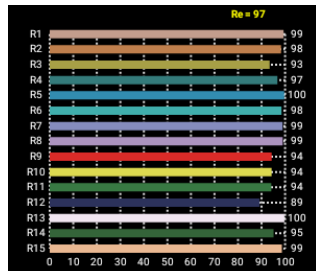

Lumicrest's SPECTRALA™ Dotless LED strip/tape lights are a complete line of full-spectrum COB high-density flexible strips. SPECTRALA is a premium-quality 95+ CRI LED full spectrum light source without unsightly dots or hot spots that you may encounter with other types of LED strips - just smooth lighting.

SPECTRALA is available in seven different colour temperatures and three lumen intensities, to suit virtually any application: **Accent** (4.5 watts/meter (1.4 watts/foot)), **Standard** (9 watts/meter (2.8 watts/foot)) and **High Output** (18 watts/meter (5.5 watts/foot)).

Typical spectral and colorimetric performance charts at 2700K

Color distortion graph (virtually NO distortion!)

ACCENT SERIES (4.5 watts/meter | 1.4 watts/foot)

Item SKU	CCT	CRI & R9 Values	Lumens	Power Consumption	LED Density
1200-fsi-vww-4	2200K	CRI 95+ R9 >90	337 lm/m 103 lm/ft	4.5 watts/m 1.4 watts/ft	480/m 146/ft
1203-fsi-ww-4	2700K	CRI 95+ R9 >90	397 lm/m 121 lm/ft	4.5 watts/m 1.4 watts/ft	480/m 146/ft
1206-fsi-clw-4	3000K	CRI 95+ R9 >90	425 lm/m 130 lm/ft	4.5 watts/m 1.4 watts/ft	480/m 146/ft
1209-fsi-nsw-4	3500K	CRI 95+ R9 >90	468 lm/m 143 lm/ft	4.5 watts/m 1.4 watts/ft	480/m 146/ft
1212-fsi-nw-4	4000K	CRI 95+ R9 >90	499 lm/m 152 lm/ft	4.5 watts/m 1.4 watts/ft	480/m 146/ft
1215-fsi-pw-4	5000K	CRI 95+ R9 >85	526 lm/m 161 lm/ft	4.5 watts/m 1.4 watts/ft	480/m 146/ft
1218-fsi-cw-4	6000K	CRI 95+ R9 >85	580 lm/m 177 lm/ft	4.5 watts/m 1.4 watts/ft	480/m 146/ft

Voltage	Dimensions	Dimmable	Cut Points	Operating Range	IP Rating	Certification
24V DC	(W) 8 mm x (H) 1.6 mm x (L) 5 M (W) .3" x (H) .06" x (L) x 16.4'	Yes	50 mm ~2 inch	-20 C to 60 C	IP20	cUL

STANDARD SERIES (9 watts/meter | 2.8 watts/foot)