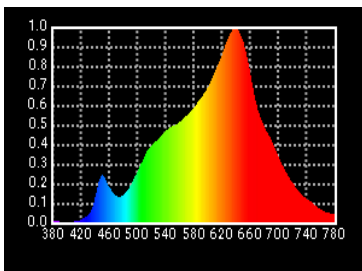

Lumicrest's SPECTRALA™ Dotless LED strip/tape lights are a complete line of full-spectrum COB high-density flexible strips. SPECTRALA is a premium-quality 95+ CRI LED full spectrum light source without unsightly dots or hot spots that you may encounter with other types of LED strips - just smooth lighting.

SPECTRALA is available in seven different colour temperatures and three lumen intensities, to suit virtually any application: **Accent** (4.5 watts/meter (1.4 watts/foot)), **Standard** (9 watts/meter (2.8 watts/foot)) and **High Output** (18 watts/meter (5.5 watts/foot)).

Typical spectral and colorimetric performance charts at 2700K

Color distortion graph (virtually NO distortion!)

ACCENT SERIES (4.5 watts/meter | 1.4 watts/foot)

Item SKU	CCT	CRI & R9 Values	Lumens	Power Consumption	LED Density
1200-fsi-vww-4	2200K	CRI 95+ R9 >90	337 lm/m 103 lm/ft	4.5 watts/m 1.4 watts/ft	480/m 146/ft
1203-fsi-ww-4	2700K	CRI 95+ R9 >90	397 lm/m 121 lm/ft	4.5 watts/m 1.4 watts/ft	480/m 146/ft
1206-fsi-clw-4	3000K	CRI 95+ R9 >90	425 lm/m 130 lm/ft	4.5 watts/m 1.4 watts/ft	480/m 146/ft
1209-fsi-nsw-4	3500K	CRI 95+ R9 >90	468 lm/m 143 lm/ft	4.5 watts/m 1.4 watts/ft	480/m 146/ft
1212-fsi-nw-4	4000K	CRI 95+ R9 >90	499 lm/m 152 lm/ft	4.5 watts/m 1.4 watts/ft	480/m 146/ft
1215-fsi-pw-4	5000K	CRI 95+ R9 >85	526 lm/m 161 lm/ft	4.5 watts/m 1.4 watts/ft	480/m 146/ft
1218-fsi-cw-4	6000K	CRI 95+ R9 >85	580 lm/m 177 lm/ft	4.5 watts/m 1.4 watts/ft	480/m 146/ft