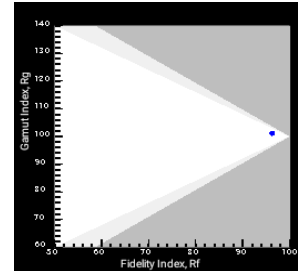

Typical spectral and colorimetric performance charts at 2700K

Color distortion graph (virtually NO distortion!)