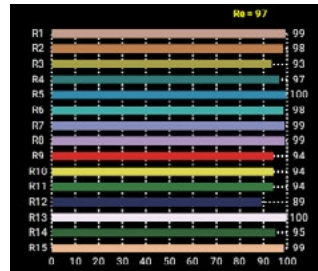

Lumicrest 3000K installed in a food display at Stock TC, Toronto

Lumicrest's SPECTRALA™ Dotless LED strip/tape lights are a complete line of full-spectrum COB high-density flexible strips. SPECTRALA is a premium-quality 95+ CRI LED full spectrum light source without unsightly dots or hot spots that you may encounter with other types of LED strips - just smooth lighting.

SPECTRALA is available in seven different colour temperatures and three lumen intensities, to suit virtually any application: **Accent** (4.5 watts/meter), **Standard** (9 watts/meter) and **High Output** (18 watts/meter).

Typical spectral and colorimetric performance charts at 2700K

Item SKU	CCT	CRI & R9 Values	Lumens	Power Consumption	LED Density
1202-fsi-vww-18	2200K	CRI 95+ R9 >90	1215 lm/m 370 lm/ft	18 watts/m 5.5 watts/ft	512/m 156/ft
1205-fsi-ww-18	2700K	CRI 95+ R9 >90	1494 lm/m 455 lm/ft	18 watts/m 5.5 watts/ft	512/m 156/ft
1208-fsi-clw-18	3000K	CRI 95+ R9 >90	1530 lm/m 466 lm/ft	18 watts/m 5.5 watts/ft	512/m 156/ft
1211-fsi-nsw-18	3500K	CRI 95+ R9 >90	1685 lm/m 514 lm/ft	18 watts/m 5.5 watts/ft	512/m 156/ft
1214-fsi-nw-18	4000K	CRI 95+ R9 >90	1798 lm/m 548 lm/ft	18 watts/m 5.5 watts/ft	512/m 156/ft
1217-fsi-pw-18	5000K	CRI 95+ R9 >85	1962 lm/m 598 lm/ft	18 watts/m 5.5 watts/ft	512/m 156/ft
1220-fsi-cw-18	6000K	CRI 95+ R9 >80	2088 lm/m 637 lm/ft	18 watts/m 5.5 watts/ft	512/m 156/ft

Voltage	Dimensions	Dimmable	Cut Points	Operating Range	IP Rating	Certification
24V DC	(W) 10 mm x (H) 1.6 mm x (L) 5 M (W) .39" x (H) .06" x (L) x 16.4'	Yes	62.5 mm ~ 2.45 inch	-20 C to 60 C	IP20	cUL