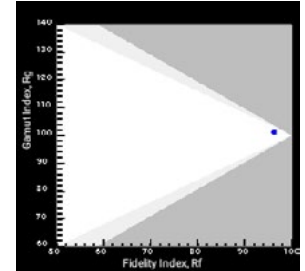

Lumicrest 3000K installed in a food display at Stock TC, Toronto

Lumicrest's SPECTRALA™ Dotless LED strip/tape lights are a complete line of full-spectrum COB high-density flexible strips. SPECTRALA is a premium-quality 95+ CRI LED full spectrum light source without unsightly dots or hot spots that you may encounter with other types of LED strips - just smooth lighting.

SPECTRALA is available in seven different colour temperatures and three lumen intensities, to suit virtually any application: **Accent** (4.5 watts/meter), **Standard** (9 watts/meter) and **High Output** (18 watts/meter).

Typical spectral and colorimetric performance charts at 2700K

Item SKU	CCT	CRI & R9 Values	Lumens	Power Consumption	LED Density
1202-fsi-vww-18	2200K	CRI 95+ R9 >90	1215 lm/m 370 lm/ft	18 watts/m 5.5 watts/ft	512/m 156/ft
1205-fsi-ww-18	2700K	CRI 95+ R9 >90	1494 lm/m 455 lm/ft	18 watts/m 5.5 watts/ft	512/m 156/ft
1208-fsi-clw-18	3000K	CRI 95+ R9 >90	1530 lm/m 466 lm/ft	18 watts/m 5.5 watts/ft	512/m 156/ft
1211-fsi-nsw-18	3500K	CRI 95+ R9 >90	1685 lm/m 514 lm/ft	18 watts/m 5.5 watts/ft	512/m 156/ft
1214-fsi-nw-18	4000K	CRI 95+ R9 >90	1798 lm/m 548 lm/ft	18 watts/m 5.5 watts/ft	512/m 156/ft
1217-fsi-pw-18	5000K	CRI 95+ R9 >85	1962 lm/m 598 lm/ft	18 watts/m 5.5 watts/ft	512/m 156/ft
1220-fsi-cw-18	6000K	CRI 95+ R9 >80	2088 lm/m 637 lm/ft	18 watts/m 5.5 watts/ft	512/m 156/ft

Voltage	Dimensions	Dimmable	Cut Points	Operating Range	IP Rating	Certification
24V DC	(W) 10 mm x (H) 1.6 mm x (L) 5 M (W) .39" x (H) .06" x (L) x 16.4'	Yes	62.5 mm ~ 2.45 inch	-20 C to 60 C	IP20	cUL