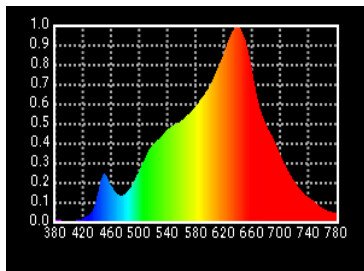

Lumicrest 3000K installed in a food display at Stock TC, Toronto

Lumicrest's SPECTRALA™ Dotless LED strip/tape lights are a complete line of full-spectrum COB high-density flexible strips. SPECTRALA is a premium-quality 95+ CRI LED full spectrum light source without unsightly dots or hot spots that you may encounter with other types of LED strips - just smooth lighting.

SPECTRALA is available in seven different colour temperatures and three lumen intensities, to suit virtually any application: **Accent** (4.5 watts/meter), **Standard** (9 watts/meter) and **High Output** (18 watts/meter).

Typical spectral and colorimetric performance charts at 2700K

Item SKU	CCT	CRI & R9 Values	Lumens	Power Consumption	LED Density
1202-fsi-vww-18	2200K	CRI 95+ R9 >90	1215 lm/m 370 lm/ft	18 watts/m 5.5 watts/ft	512/m 156/ft
1205-fsi-ww-18	2700K	CRI 95+ R9 >90	1494 lm/m 455 lm/ft	18 watts/m 5.5 watts/ft	512/m 156/ft
1208-fsi-clw-18	3000K	CRI 95+ R9 >90	1530 lm/m 466 lm/ft	18 watts/m 5.5 watts/ft	512/m 156/ft
1211-fsi-nsw-18	3500K	CRI 95+ R9 >90	1685 lm/m 514 lm/ft	18 watts/m 5.5 watts/ft	512/m 156/ft
1214-fsi-nw-18	4000K	CRI 95+ R9 >90	1798 lm/m 548 lm/ft	18 watts/m 5.5 watts/ft	512/m 156/ft
1217-fsi-pw-18	5000K	CRI 95+ R9 >85	1962 lm/m 598 lm/ft	18 watts/m 5.5 watts/ft	512/m 156/ft
1220-fsi-cw-18	6000K	CRI 95+ R9 >80	2088 lm/m 637 lm/ft	18 watts/m 5.5 watts/ft	512/m 156/ft

Voltage	Dimensions	Dimmable	Cut Points	Operating Range	IP Rating	Certification
24V DC	(W) 10 mm x (H) 1.6 mm x (L) 5 M (W) .39" x (H) .06" x (L) x 16.4'	Yes	62.5 mm ~ 2.45 inch	-20 C to 60 C	IP20	cUL