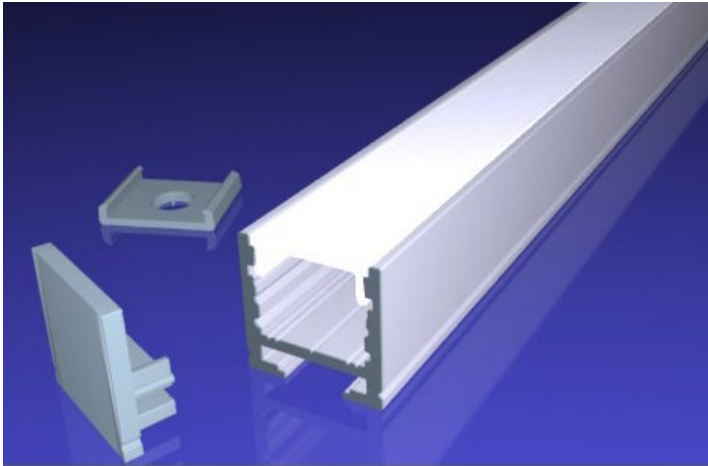

The Chameleon

Silver Finish (model/SKU 1225/1226)

Black Finish
(model/SKU
1228)

White Finish
(model/SKU
1227)

The Chameleon is part of Lumicrest's new line of in-house custom-designed aluminum LED profiles for LED flexible strips/tape lights.

The Chameleon is 5/8" wide, to press-fit into common 5/8" grooves for convenience and speed of installation. It uses the same diffusing lens as others in the Lumicrest custom line (Workhorse and Anvil) for interchangeability. Comes in silver, black and white finishes in 2.5 m (8' 2") lengths. Silver is also available in 3 m (9' 10"). Optional transparent and black translucent diffuser lenses are available upon request. Its diffusers are made from self-extinguishing (fire-resistant) polycarbonate for fire safety. Mounting clips are small and discreet, for a refined appearance.

The Chameleon may be used in recessed applications (in a 5/8" groove), surface-mounted or suspended as a linear pendant. Its rear channel is designed to accept optional inline connectors or L-connectors to easily extend to longer lengths or create L-shapes or rectangular shapes.

Chameleon accommodates LED strips/tapes up to 12 mm wide.

rear mounting clip

Model/SKU	Finish	Width	Depth	Length	Included Diffuser
1225-ch-1608-2.5m-SV	Silver	5/8" (15.9 mm)	~5/16" (8 mm)	~8'2" (98.4") (2.5 m)	Frosted PC (polycarbonate)
1226-ch-1608-3m-SV	Silver	5/8" (15.9 mm)	~5/16" (8 mm)	~9'10" (118.1") (3 m)	Frosted PC (polycarbonate)
1227-ch-1608-2.5m-WH	White	5/8" (15.9 mm)	~5/16" (8 mm)	~8'2" (98.4") (2.5 m)	Frosted PC (polycarbonate)
1228-ch-1608-2.5m-BK	Black	5/8" (15.9 mm)	~5/16" (8 mm)	~9'10" (118.1") (3 m)	Frosted PC (polycarbonate)