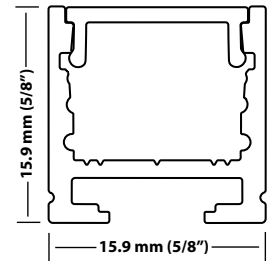

The Chameleon is 5/8" wide, to press-fit into common 5/8" grooves for convenience and speed of installation. It uses the same diffusing lens as others in the Lumicrest custom line (Workhorse and Anvil) for interchangeability. Comes in silver, black and white finishes in 2.5 m (8' 2") lengths. Silver is also available in 3 m (9' 10"). Optional transparent and black translucent diffuser lenses are available upon request. Its diffusers are made from self-extinguishing (fire-resistant) polycarbonate for fire safety. Mounting clips are small and discreet, for a refined appearance.

The Chameleon may be used in recessed applications (in a 5/8" groove), surface-mounted or suspended as a linear pendant. Its rear channel is designed to accept optional inline connectors or L-connectors to easily extend to longer lengths or create L-shapes or rectangular shapes.

Chameleon accommodates LED strips/tapes up to 12 mm wide.

rear mounting clip

Model/SKU	Finish	Width	Depth	Length	Included Diffuser
1225-ch-1608-2.5m-SV	Silver	5/8" (15.9 mm)	~5/16" (8 mm)	~8'2" (98.4") (2.5 m)	Frosted PC (polycarbonate)
1226-ch-1608-3m-SV	Silver	5/8" (15.9 mm)	~5/16" (8 mm)	~9'10" (118.1") (3 m)	Frosted PC (polycarbonate)
1227-ch-1608-2.5m-WH	White	5/8" (15.9 mm)	~5/16" (8 mm)	~8'2" (98.4") (2.5 m)	Frosted PC (polycarbonate)
1228-ch-1608-2.5m-BK	Black	5/8" (15.9 mm)	~5/16" (8 mm)	~9'10" (118.1") (3 m)	Frosted PC (polycarbonate)

Alternate Diffuser Model/SKU	Description	Length
1240-ch-cleardiff-2.5	Transparent/Clear Diffuser	~ 8'2" (98.4") (2.5 m)
1241-ch-cleardiff-3	Transparent/Clear Diffuser	~ 9'10" (118.1") (3 m)
1242-ch-blackdiff-2.5	Black Translucent Diffuser	~ 8'2" (98.4") (2.5 m)
1243-ch-blackdiff-3	Black Translucent Diffuser	~ 9'10" (118.1") (3 m)