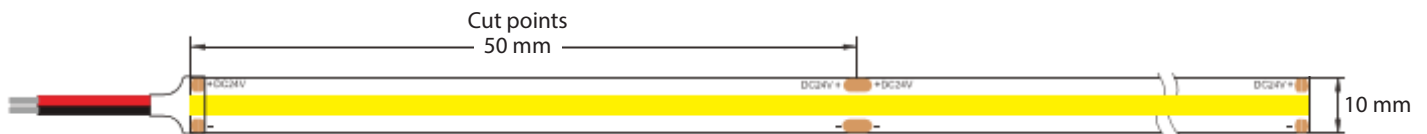

Light Distribution Chart

Dimmable	Yes
Operating Range	-20°C to 60°C
Cut Points (mm, in)	50 mm 1.96 in
IP Rating	IP67
Certification	cUL

Step 2: Select Power Supplies

Along with your EtherGlow order code, include additional order codes for the following products: