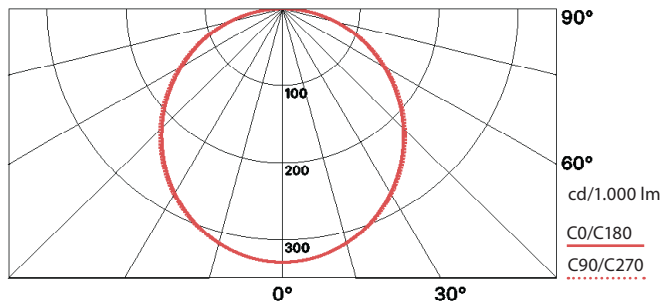

Step 1: Order Code: CCT & Length

Product	CCT	Roll Length (m)
ETH	2400K: WW	5
	3000K: CLW	10
		15

Eg:

Product	CCT	Length
ETH	CLW	10

Order Code Details	ETH-WW-5	ETH-WW-10	ETH-WW-20	ETH-CLW-5	ETH-CLW-10
Reel length (m, ft)	5 m 16.4 ft	10 m 32.8 ft	20 m 65.6 ft	5 m 16.4 ft	10 m 32.8 ft
CCT	Warm White: 2400K	Warm White: 2400K	Warm White: 2400K	Clean White: 3000K	Clean White: 3000K
Lumens (lm/m, lm/ft)	422 /m 145 /ft	422 /m 145 /ft	280 /m 86/ft	980 /m 299/ft	980 /m 299/ft
Voltage	24V DC	24V DC	24V DC	24V DC	24V DC
CRI / R9	90 94	90 94	90 94	90 94	90 94
Wattage (w/m, w/f)	7 /m 2.12 /ft	7 /m 2.12 /ft	5/m 1.52 /ft	7 /m 2.12 /ft	7 /m 2.12 /ft
LED Density (/m, /ft)	480 /m 146.3 /ft	480 /m 146.3 /ft	480 /m 146.3 /ft	480 /m 146.3 /ft	480 /m 146.3 /ft

Technical Details

EtherGlow comes with 480 LEDs per meter (146.3 per ft), and the 5 meter and 10 meter strips (7 watts per meter) make up to 980 lumens per meter (299 per ft) (at 3000K). 20 meter strip (5 watts per meter) is slightly less at 280 lumens per meter (86 per ft). This strip is not constant current.

Light Distribution Chart

Dimmable	Yes
Operating Range	-20°C to 60°C
Cut Points (mm, in)	50 mm 1.96 in
IP Rating	IP67
Certification	cUL

Step 2: Select Power Supplies

Along with your EtherGlow order code, include additional order codes for the following products: