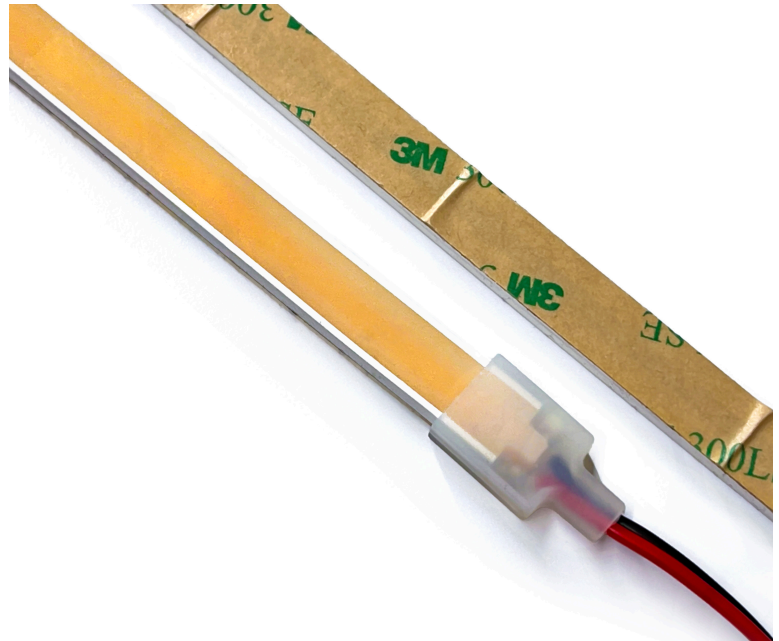

Technical Details

EtherGlow comes with 480 LEDs per meter (146.3 per ft), and the 5 meter and 10 meter strips (7 watts per meter) make up to 980 lumens per meter (299 per ft) (at 3000K). 20 meter strip (5 watts per meter) is slightly less at 280 lumens per meter (86 per ft). This strip is not constant current.

COB LEDs are installed inside a flexible silicone housing, making the strip waterproof and dotless.

IP67 waterproof housing with endcaps can be cut to length. When cut, install the endcaps with 100% silicone for a waterproof seal. Includes a quality 3M self-adhesive backing.

This strip has excellent performance in saunas and similar wet environments due to its water resistance and high heat tolerance.

This product requires a 24 volt power supply. To control the light and change the colours, you will need a wireless receiver and remote control.