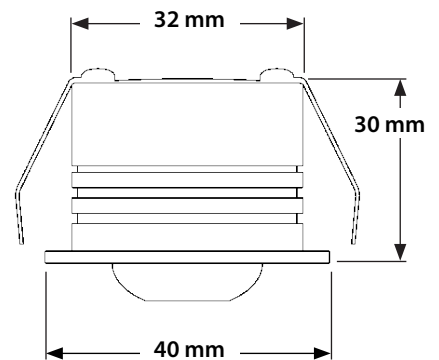

The Lumicrest Iris Recessed Eyeball Cabinet Light is elegant and discreet; a highly adjustable option for cabinet lighting.

The eyeball feature allows the light to be directed to specific locations, providing focused light on objects inside cabinets. Comes standard with a 30 degree lens. Additional/alternative lenses are available in 15 degrees or 45 degrees for narrower or broader beams.

Available in two dimmable color temperatures: 2700K and 3000K. Warmer gels are available upon request.

Available finish colours: white, black, and copper gold finishes.

Installation Hole Size: 36 mm / 1.5 in

SKU	Finish	Power
1780-ps-dim-12v30w	White	30w

Dimensions:

Length: 154.2 mm
Width: 54.0 mm
Height: 20.4 mm
Weight: 0.212 kg.
 (0.467 lbs)

Non-Dimmable Plug-In Power Supply

Specifications:

Input Voltage: 100V - 240V AC.
Output Voltage: 12V DC
Output Power: 60W
Certifications: cUL, Class 2, Class P, FCC, NEMA 4X, RoHS
 Title 24 and JA8 Compliant
Rated: For dry locations

SKU	Finish	Power
544 ps-12v60w	Black	60w

Dimensions:

Length: 93.5 mm
Width: 35.0 mm
Height: 51.5 mm
Cord: 1030 mm
 (40.55 in)

Lumicrest LED Lighting

1373 Queen St. W, Toronto ON, Canada M6K 1M1
 Phone 416.479.0132 Toll free 1 877 910 1011
 www.lumicrest.com email: info@lumicrest.com