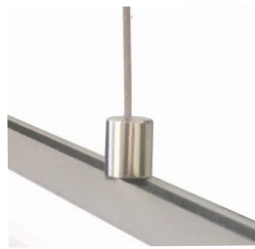

**POWER SUPPLY OPTIONS**

40 watt plug-in

60 watt plug-in

60 watt hardwire

45-100 watt AC dimmable hardwire (45 watt not shown)

**SIMPLE INSTALLATION**

Aircraft cable suspension system (2 included)

Slides along slot in top of light for easy positioning

Suspension height easily adjusted at ceiling end

The slim and elegant Lumicrest LED 1" diameter suspended linear tube lights are available in custom lengths from 20" to 8 feet (50-250 cm). They are powered by a remote-mounted power supply unit via low-voltage wire. All power supplies are class 2, cULus certified units.

Comes complete with aircraft-cable suspension wires. Standard suspension wire length is 10 feet (3 meters) Longer wires are available upon request.

May be dimmed with optional PWM dimmers, or standard wall dimmers (Lutron etc.) depending on your choice of power supply.

units	Tube Light Dimensions (not including power supply)
imperial	2.35" x length (20" to 98")
metric	30 mm diameter x length (50 cm to 2.5 meters)