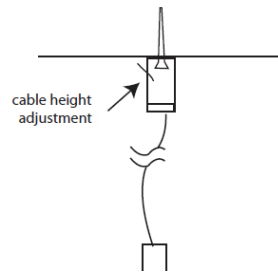

Suspension height easily adjusted at ceiling end

The slim and elegant Lumicrest LED 1" diameter suspended linear tube lights are available in custom lengths from 20" to 8 feet (50-250 cm). They are powered by a remote-mounted power supply unit via low-voltage wire. All power supplies are class 2, cULus certified units.

units	Tube Light Dimensions (not including power supply)
imperial	2.35" x length (20" to 98")
metric	30 mm diameter x length (50 cm to 2.5 meters)