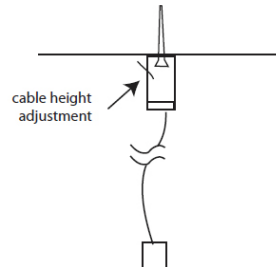

SIMPLE INSTALLATION

Aircraft cable suspension system (2 included)

Slides along slot in top of light for easy positioning

cable height adjustment

Suspension height easily adjusted at ceiling end

POWER SUPPLY OPTIONS

40 watt plug-in

60 watt plug-in

60 watt hardwire

60-100 watt AC dimmable hardwire

The sleek and elegant Lumicrest LED suspended linear tube lights are available in custom lengths from 20" to 8 feet (50-250 cm). They are powered by a remote-mounted power supply unit via low-voltage wire. All power supplies are class 2, cULus certified units.

units	Tube Light Dimensions (not including power supply)
imperial	2.35" x length (20" to 98")
metric	60 mm diameter x length (50 cm to 2.5 meters)