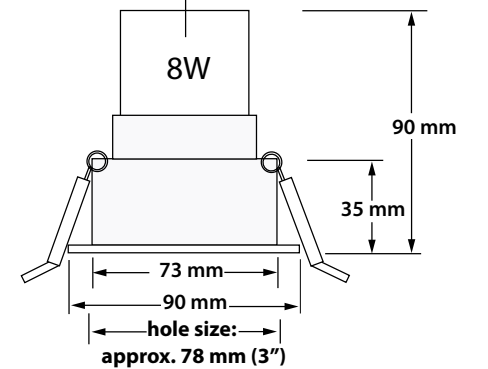

Gimbal: 913-trim-bkr110

Gimbal: 915-trim-bks

Deep Gimbal: 1113-dtrim-bk

Fixed/Damp: 899-trim-bkr-ip65

Fixed/Damp: 917-trim-bks-ip65

Trim SKU	Colour	Description	Trim Outer Dimension	Hole Size
912-trim-whr90	White	Round gimbal trim	90 mm Ø	72 mm Ø
1056-trim-whr110	White	Round gimbal trim	110 mm Ø	72 mm Ø
914-trim-whs	White	Square gimbal trim	90 mm square	72 mm Ø
918-dtrim-w	White	Deep round gimbal trim	90 mm Ø	78 mm Ø
898-trim-whr-ip65	White	Round gimbal trim	110 mm Ø	72 mm Ø
916-trim-whs-ip65	White	Square gimbal trim	90 mm square	72 mm Ø
1055-trim-bkr90	Black	Round gimbal trim	90 mm Ø	72 mm Ø
913-trim-bkr110	Black	Round fixed trim, damp location	110 mm Ø	72 mm Ø
915-trim-bks	Black	Square fixed trim, damp location	90 mm square	72 mm Ø
1113-dtrim-bk	Black	Deep round gimbal trim	90 mm Ø	78 mm Ø
899-trim-bkr-ip65	Black	Round fixed trim, damp location	110 mm Ø	72 mm Ø
917-trim-bks-ip65	Black	Square fixed trim, damp location	90 mm square	72 mm Ø
919-dtrim-bk+w	White w/black inner	Deep round gimbal trim (not shown)	90 mm Ø	72 mm Ø

Dimensions

90 mm (3.5") diameter
Gimbal or Fixed Trim

110 mm (4.3") diameter
Gimbal or Fixed Trim

90 mm (3.5") diameter
Deep Trim

8 watt power supply/driver

12 watt power supply/driver