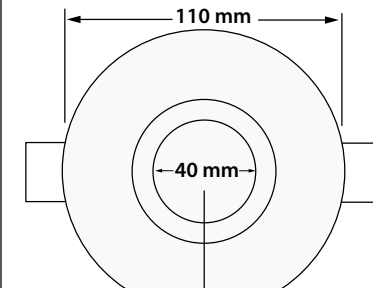

Gimbal: 913-trim-bkr110

Gimbal: 915-trim-bks

Deep Gimbal: 1113-dtrim-bk

Fixed/Damp: 899-trim-bkr-ip65

Fixed/Damp: 917-trim-bks-ip65

Trim SKU	Colour	Description	Trim Outer Dimension	Hole Size
912-trim-whr90	White	Round gimbal trim	90 mm Ø	72 mm Ø
1056-trim-whr110	White	Round gimbal trim	110 mm Ø	72 mm Ø
914-trim-whs	White	Square gimbal trim	90 mm square	72 mm Ø
918-dtrim-w	White	Deep round gimbal trim	90 mm Ø	78 mm Ø
898-trim-whr-ip65	White	Round gimbal trim	110 mm Ø	72 mm Ø
916-trim-whs-ip65	White	Square gimbal trim	90 mm square	72 mm Ø
1055-trim-bkr90	Black	Round gimbal trim	90 mm Ø	72 mm Ø
913-trim-bkr110	Black	Round fixed trim, damp location	110 mm Ø	72 mm Ø
915-trim-bks	Black	Square fixed trim, damp location	90 mm square	72 mm Ø
1113-dtrim-bk	Black	Deep round gimbal trim	90 mm Ø	78 mm Ø
899-trim-bkr-ip65	Black	Round fixed trim, damp location	110 mm Ø	72 mm Ø
917-trim-bks-ip65	Black	Square fixed trim, damp location	90 mm square	72 mm Ø
919-dtrim-bk+w	White w/black inner	Deep round gimbal trim (not shown)	90 mm Ø	72 mm Ø

Dimensions

90 mm (3.5") diameter
Gimbal or Fixed Trim

110 mm (4.3") diameter
Gimbal or Fixed Trim

90 mm (3.5") diameter
Deep Trim

8 watt power supply/driver

12 watt power supply/driver