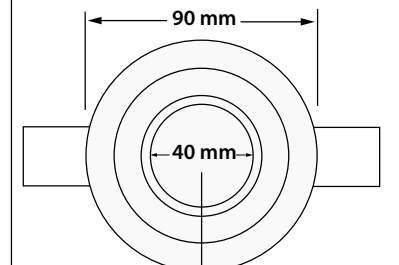

Gimbal: 913-trim-bkr110

Gimbal: 915-trim-bks

Deep Gimbal: 1113-dtrim-bk

Fixed/Damp: 899-trim-bkr-ip65

Fixed/Damp: 917-trim-bks-ip65

Trim SKU	Colour	Description	Trim Outer Dimension	Hole Size
912-trim-whr90	White	Round gimbal trim	90 mm Ø	72 mm Ø
1056-trim-whr110	White	Round gimbal trim	110 mm Ø	72 mm Ø
914-trim-whs	White	Square gimbal trim	90 mm square	72 mm Ø
918-dtrim-w	White	Deep round gimbal trim	90 mm Ø	78 mm Ø
898-trim-whr-ip65	White	Round gimbal trim	110 mm Ø	72 mm Ø
916-trim-whs-ip65	White	Square gimbal trim	90 mm square	72 mm Ø
1055-trim-bkr90	Black	Round gimbal trim	90 mm Ø	72 mm Ø
913-trim-bkr110	Black	Round fixed trim, damp location	110 mm Ø	72 mm Ø
915-trim-bks	Black	Square fixed trim, damp location	90 mm square	72 mm Ø
1113-dtrim-bk	Black	Deep round gimbal trim	90 mm Ø	78 mm Ø
899-trim-bkr-ip65	Black	Round fixed trim, damp location	110 mm Ø	72 mm Ø
917-trim-bks-ip65	Black	Square fixed trim, damp location	90 mm square	72 mm Ø
919-dtrim-bk+w	White w/black inner	Deep round gimbal trim (not shown)	90 mm Ø	72 mm Ø

Dimensions

90 mm (3.5") diameter
Gimbal or Fixed Trim

110 mm (4.3") diameter
Gimbal or Fixed Trim

90 mm (3.5") diameter
Deep Trim

8 watt power supply/driver

12 watt power supply/driver