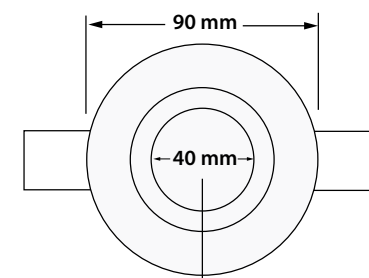

Gimbal: 913-trim-bkr110

Gimbal: 915-trim-bks

Deep Gimbal: 1113-dtrim-bk

Fixed/Damp: 899-trim-bkr-ip65

Fixed/Damp: 917-trim-bks-ip65

Trim SKU	Colour	Description	Trim Outer Dimension	Hole Size
912-trim-whr90	White	Round gimbal trim	90 mm Ø	72 mm Ø
1056-trim-whr110	White	Round gimbal trim	110 mm Ø	72 mm Ø
914-trim-whs	White	Square gimbal trim	90 mm square	72 mm Ø
918-dtrim-w	White	Deep round gimbal trim	90 mm Ø	78 mm Ø
898-trim-whr-ip65	White	Round gimbal trim	110 mm Ø	72 mm Ø
916-trim-whs-ip65	White	Square gimbal trim	90 mm square	72 mm Ø
1055-trim-bkr90	Black	Round gimbal trim	90 mm Ø	72 mm Ø
913-trim-bkr110	Black	Round fixed trim, damp location	110 mm Ø	72 mm Ø
915-trim-bks	Black	Square fixed trim, damp location	90 mm square	72 mm Ø
1113-dtrim-bk	Black	Deep round gimbal trim	90 mm Ø	78 mm Ø
899-trim-bkr-ip65	Black	Round fixed trim, damp location	110 mm Ø	72 mm Ø
917-trim-bks-ip65	Black	Square fixed trim, damp location	90 mm square	72 mm Ø
919-dtrim-bk+w	White w/black inner	Deep round gimbal trim (not shown)	90 mm Ø	72 mm Ø

Dimensions

90 mm (3.5") diameter
Gimbal or Fixed Trim

110 mm (4.3") diameter
Gimbal or Fixed Trim

90 mm (3.5") diameter
Deep Trim

8 watt power supply/driver

12 watt power supply/driver