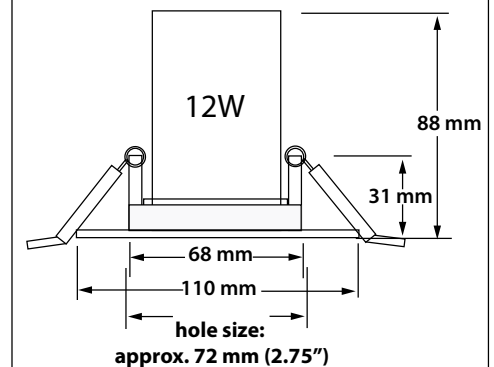

Gimbal: 913-trim-bkr110

Gimbal: 915-trim-bks

Deep Gimbal: 1113-dtrim-bk

Fixed/Damp: 899-trim-bkr-ip65

Fixed/Damp: 917-trim-bks-ip65

Trim SKU	Colour	Description	Trim Outer Dimension	Hole Size
912-trim-whr90	White	Round gimbal trim	90 mm Ø	72 mm Ø
1056-trim-whr110	White	Round gimbal trim	110 mm Ø	72 mm Ø
914-trim-whs	White	Square gimbal trim	90 mm square	72 mm Ø
918-dtrim-w	White	Deep round gimbal trim	90 mm Ø	78 mm Ø
898-trim-whr-ip65	White	Round gimbal trim	110 mm Ø	72 mm Ø
916-trim-whs-ip65	White	Square gimbal trim	90 mm square	72 mm Ø
1055-trim-bkr90	Black	Round gimbal trim	90 mm Ø	72 mm Ø
913-trim-bkr110	Black	Round fixed trim, damp location	110 mm Ø	72 mm Ø
915-trim-bks	Black	Square fixed trim, damp location	90 mm square	72 mm Ø
1113-dtrim-bk	Black	Deep round gimbal trim	90 mm Ø	78 mm Ø
899-trim-bkr-ip65	Black	Round fixed trim, damp location	110 mm Ø	72 mm Ø
917-trim-bks-ip65	Black	Square fixed trim, damp location	90 mm square	72 mm Ø
919-dtrim-bk+w	White w/black inner	Deep round gimbal trim (not shown)	90 mm Ø	72 mm Ø

Dimensions

90 mm (3.5") diameter
Gimbal or Fixed Trim

110 mm (4.3") diameter
Gimbal or Fixed Trim

90 mm (3.5") diameter
Deep Trim

8 watt power supply/driver

12 watt power supply/driver