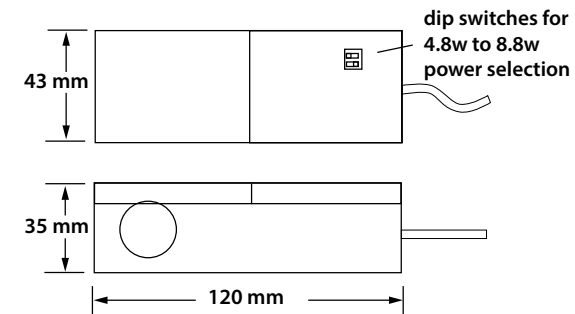

Gimbal: 913-trim-bkr110

Gimbal: 915-trim-bks

Deep Gimbal: 1113-dtrim-bk

Fixed/Damp: 899-trim-bkr-ip65

Fixed/Damp: 917-trim-bks-ip65

Trim SKU	Colour	Description	Trim Outer Dimension	Hole Size
912-trim-whr90	White	Round gimbal trim	90 mm Ø	72 mm Ø
1056-trim-whr110	White	Round gimbal trim	110 mm Ø	72 mm Ø
914-trim-whs	White	Square gimbal trim	90 mm square	72 mm Ø
918-dtrim-w	White	Deep round gimbal trim	90 mm Ø	78 mm Ø
898-trim-whr-ip65	White	Round gimbal trim	110 mm Ø	72 mm Ø
916-trim-whs-ip65	White	Square gimbal trim	90 mm square	72 mm Ø
1055-trim-bkr90	Black	Round gimbal trim	90 mm Ø	72 mm Ø
913-trim-bkr110	Black	Round fixed trim, damp location	110 mm Ø	72 mm Ø
915-trim-bks	Black	Square fixed trim, damp location	90 mm square	72 mm Ø
1113-dtrim-bk	Black	Deep round gimbal trim	90 mm Ø	78 mm Ø
899-trim-bkr-ip65	Black	Round fixed trim, damp location	110 mm Ø	72 mm Ø
917-trim-bks-ip65	Black	Square fixed trim, damp location	90 mm square	72 mm Ø
919-dtrim-bk+w	White w/black inner	Deep round gimbal trim (not shown)	90 mm Ø	72 mm Ø

Dimensions

90 mm (3.5") diameter
Gimbal or Fixed Trim

110 mm (4.3") diameter
Gimbal or Fixed Trim

90 mm (3.5") diameter
Deep Trim

8 watt power supply/driver

12 watt power supply/driver