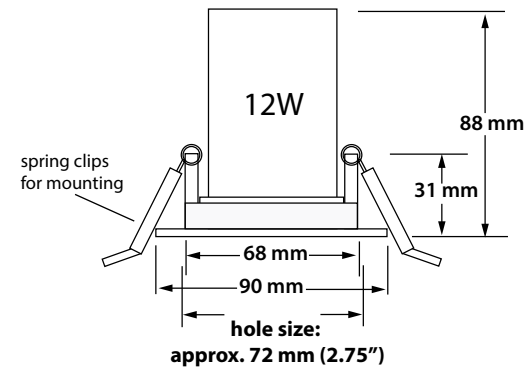

Gimbal: 913-trim-bkr110

Gimbal: 915-trim-bks

Deep Gimbal: 1113-dtrim-bk

Fixed/Damp: 899-trim-bkr-ip65

Fixed/Damp: 917-trim-bks-ip65

Trim SKU	Colour	Description	Trim Outer Dimension	Hole Size
912-trim-whr90	White	Round gimbal trim	90 mm Ø	72 mm Ø
1056-trim-whr110	White	Round gimbal trim	110 mm Ø	72 mm Ø
914-trim-whs	White	Square gimbal trim	90 mm square	72 mm Ø
918-dtrim-w	White	Deep round gimbal trim	90 mm Ø	78 mm Ø
898-trim-whr-ip65	White	Round gimbal trim	110 mm Ø	72 mm Ø
916-trim-whs-ip65	White	Square gimbal trim	90 mm square	72 mm Ø
1055-trim-bkr90	Black	Round gimbal trim	90 mm Ø	72 mm Ø
913-trim-bkr110	Black	Round fixed trim, damp location	110 mm Ø	72 mm Ø
915-trim-bks	Black	Square fixed trim, damp location	90 mm square	72 mm Ø
1113-dtrim-bk	Black	Deep round gimbal trim	90 mm Ø	78 mm Ø
899-trim-bkr-ip65	Black	Round fixed trim, damp location	110 mm Ø	72 mm Ø
917-trim-bks-ip65	Black	Square fixed trim, damp location	90 mm square	72 mm Ø
919-dtrim-bk+w	White w/black inner	Deep round gimbal trim (not shown)	90 mm Ø	72 mm Ø

Dimensions

90 mm (3.5") diameter
Gimbal or Fixed Trim

110 mm (4.3") diameter
Gimbal or Fixed Trim

90 mm (3.5") diameter
Deep Trim

8 watt power supply/driver

12 watt power supply/driver