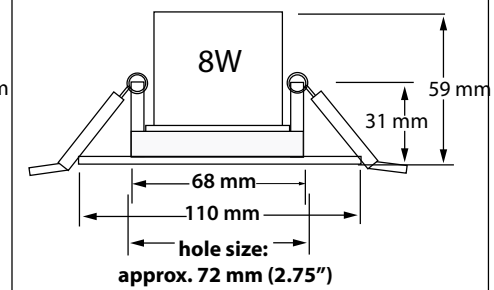

Gimbal: 913-trim-bkr110

Gimbal: 915-trim-bks

Deep Gimbal: 1113-dtrim-bk

Fixed/Damp: 899-trim-bkr-ip65

Fixed/Damp: 917-trim-bks-ip65

Trim SKU	Colour	Description	Trim Outer Dimension	Hole Size
912-trim-whr90	White	Round gimbal trim	90 mm Ø	72 mm Ø
1056-trim-whr110	White	Round gimbal trim	110 mm Ø	72 mm Ø
914-trim-whs	White	Square gimbal trim	90 mm square	72 mm Ø
918-dtrim-w	White	Deep round gimbal trim	90 mm Ø	78 mm Ø
898-trim-whr-ip65	White	Round gimbal trim	110 mm Ø	72 mm Ø
916-trim-whs-ip65	White	Square gimbal trim	90 mm square	72 mm Ø
1055-trim-bkr90	Black	Round gimbal trim	90 mm Ø	72 mm Ø
913-trim-bkr110	Black	Round fixed trim, damp location	110 mm Ø	72 mm Ø
915-trim-bks	Black	Square fixed trim, damp location	90 mm square	72 mm Ø
1113-dtrim-bk	Black	Deep round gimbal trim	90 mm Ø	78 mm Ø
899-trim-bkr-ip65	Black	Round fixed trim, damp location	110 mm Ø	72 mm Ø
917-trim-bks-ip65	Black	Square fixed trim, damp location	90 mm square	72 mm Ø
919-dtrim-bk+w	White w/black inner	Deep round gimbal trim (not shown)	90 mm Ø	72 mm Ø

Dimensions

90 mm (3.5") diameter
Gimbal or Fixed Trim

110 mm (4.3") diameter
Gimbal or Fixed Trim

90 mm (3.5") diameter
Deep Trim

8 watt power supply/driver

12 watt power supply/driver