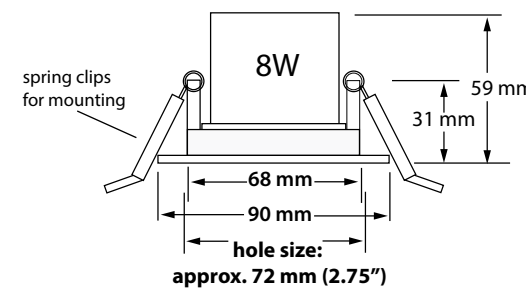

Gimbal: 913-trim-bkr110

Gimbal: 915-trim-bks

Deep Gimbal: 1113-dtrim-bk

Fixed/Damp: 899-trim-bkr-ip65

Fixed/Damp: 917-trim-bks-ip65

Trim SKU	Colour	Description	Trim Outer Dimension	Hole Size
912-trim-whr90	White	Round gimbal trim	90 mm Ø	72 mm Ø
1056-trim-whr110	White	Round gimbal trim	110 mm Ø	72 mm Ø
914-trim-whs	White	Square gimbal trim	90 mm square	72 mm Ø
918-dtrim-w	White	Deep round gimbal trim	90 mm Ø	78 mm Ø
898-trim-whr-ip65	White	Round gimbal trim	110 mm Ø	72 mm Ø
916-trim-whs-ip65	White	Square gimbal trim	90 mm square	72 mm Ø
1055-trim-bkr90	Black	Round gimbal trim	90 mm Ø	72 mm Ø
913-trim-bkr110	Black	Round fixed trim, damp location	110 mm Ø	72 mm Ø
915-trim-bks	Black	Square fixed trim, damp location	90 mm square	72 mm Ø
1113-dtrim-bk	Black	Deep round gimbal trim	90 mm Ø	78 mm Ø
899-trim-bkr-ip65	Black	Round fixed trim, damp location	110 mm Ø	72 mm Ø
917-trim-bks-ip65	Black	Square fixed trim, damp location	90 mm square	72 mm Ø
919-dtrim-bk+w	White w/black inner	Deep round gimbal trim (not shown)	90 mm Ø	72 mm Ø

Dimensions

90 mm (3.5") diameter
Gimbal or Fixed Trim

110 mm (4.3") diameter
Gimbal or Fixed Trim

90 mm (3.5") diameter
Deep Trim

8 watt power supply/driver

12 watt power supply/driver