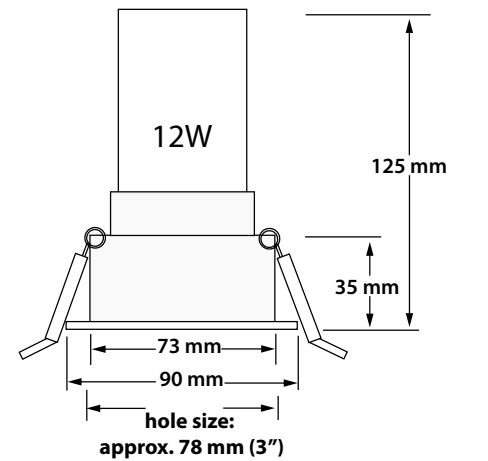

Gimbal: 913-trim-bkr110

Gimbal: 915-trim-bks

Deep Gimbal: 1113-dtrim-bk

Fixed/Damp: 899-trim-bkr-ip65

Fixed/Damp: 917-trim-bks-ip65

Trim SKU	Colour	Description	Trim Outer Dimension	Hole Size
912-trim-whr90	White	Round gimbal trim	90 mm Ø	72 mm Ø
1056-trim-whr110	White	Round gimbal trim	110 mm Ø	72 mm Ø
914-trim-whs	White	Square gimbal trim	90 mm square	72 mm Ø
918-dtrim-w	White	Deep round gimbal trim	90 mm Ø	78 mm Ø
898-trim-whr-ip65	White	Round gimbal trim	110 mm Ø	72 mm Ø
916-trim-whs-ip65	White	Square gimbal trim	90 mm square	72 mm Ø
1055-trim-bkr90	Black	Round gimbal trim	90 mm Ø	72 mm Ø
913-trim-bkr110	Black	Round fixed trim, damp location	110 mm Ø	72 mm Ø
915-trim-bks	Black	Square fixed trim, damp location	90 mm square	72 mm Ø
1113-dtrim-bk	Black	Deep round gimbal trim	90 mm Ø	78 mm Ø
899-trim-bkr-ip65	Black	Round fixed trim, damp location	110 mm Ø	72 mm Ø
917-trim-bks-ip65	Black	Square fixed trim, damp location	90 mm square	72 mm Ø
919-dtrim-bk+w	White w/black inner	Deep round gimbal trim (not shown)	90 mm Ø	72 mm Ø

Dimensions

90 mm (3.5") diameter
Gimbal or Fixed Trim

110 mm (4.3") diameter
Gimbal or Fixed Trim

90 mm (3.5") diameter
Deep Trim

8 watt power supply/driver

12 watt power supply/driver