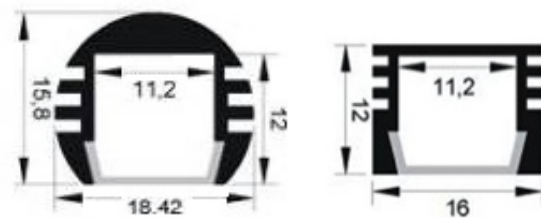

Sleek high brightness, low profile suspended LED lighting system

Perfect for boardrooms, offices, reception desks, retail environments and more, Lumicrest's suspended LED linear lighting systems provide bright, uniform lighting with a clean low profile design.

The Slipstream is available in one meter or two meter standard lengths, or in custom lengths up to two meters.

As well, longer lights can be created simply by removing the end caps of multiple units, and staggering the diffusers along the overall length to keep the lights aligned, creating a continuous line of suspended light.

Select from a variety of color temperatures to complement and enhance any environment.

- 2700K incandescent warm white
- 3000K clean white
- 4000K natural white
- 6000K cool white

A two-meter long steel wire suspension system is included, which can connect to any points along the LED channel.

The suspension height can be easily adjusted, with a maximum suspension of two meters.

Powered by a 24 volt DC power supply (sold separately). May be dimmed using a Lumicrest PWM dimmer (also sold separately).

Round or square profile options

Perfect for offices, galleries, retail, residential and hospitality environments.

Contact us today to learn more about how you can take advantage of the many benefits of LED technology. 1.866.609.0282 info@lumicrest.com