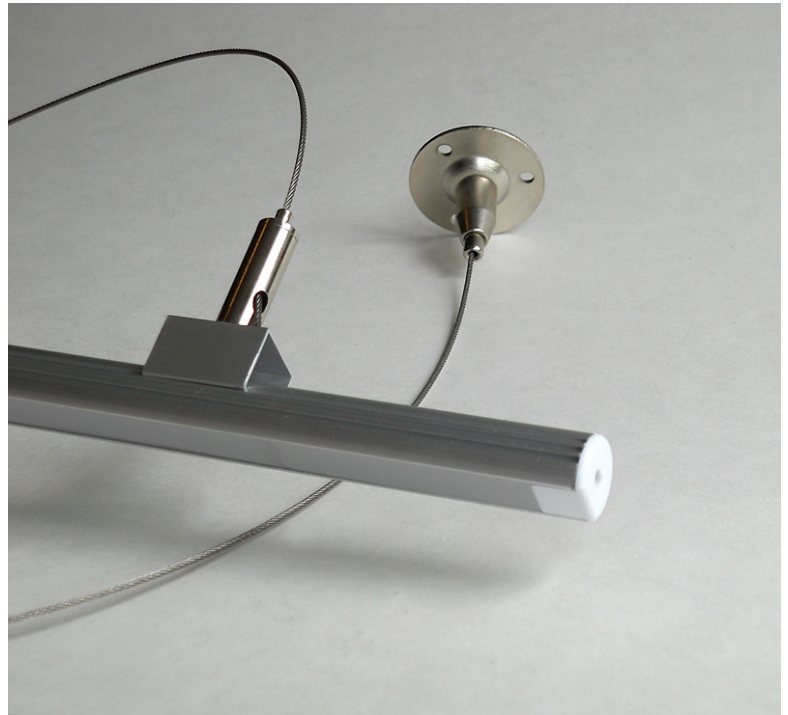

Sleek high brightness, low profile suspended LED lighting system

Perfect for boardrooms, offices, reception desks, retail environments and more, Lumicrest's suspended LED linear lighting systems provide bright, uniform lighting with a clean low profile design.

The Slipstream is available in one meter or two meter standard lengths, or in custom lengths up to two meters.

As well, longer lights can be created simply by removing the end caps of multiple units, and staggering the diffusers along the overall length to keep the lights aligned, creating a continuous line of suspended light.

Select from a variety of color temperatures to complement and enhance any environment.

- 2700K incandescent warm white
- 3000K clean white
- 4000K natural white
- 6000K cool white

A two-meter long steel wire suspension system is included, which can connect to any points along the LED channel.

The suspension height can be easily adjusted, with a maximum suspension of two meters.

Powered by a 24 volt DC power supply (sold separately). May be dimmed using a Lumicrest PWM dimmer (also sold separately).