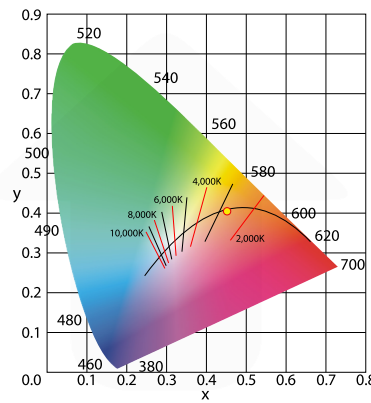

Product information and test conditions

Name	SKU 1075 - Slim Downlight 2700K	
Time	2021-05-26 08:08:25(Time-zone GMT+8)	
Manufacturer	Lumenfit	
User	David Geldart (david@lumicrest.com)	
Temperature(°C)	Humidity(%)	Distance(m)

Parameters

CIE_x	0.4519
CIE_y	0.4045
CCT	2767 K
Duv	-0.0015
CRI (Ra)(R1~R8)	94
CRI (Re) (R1-R15)	92
CQS	93
TLCI(Qa)	93
GAI	53
TM-30-18 Rf	92
TM-30-18 Rg	99
Circadian Stimulus	0.60
Circadian Light	1,346

Spectrum

CIE 1931

CIE 1976

C78.377 - 2017

IEC-SDCM

CRI (Re) (R1-R15)

R1	95	R6	97	R11	94
R2	98	R7	92	R12	84
R3	99	R8	85	R13	96
R4	93	R9	68	R14	99
R5	94	R10	94	R15	92

TM-30-20