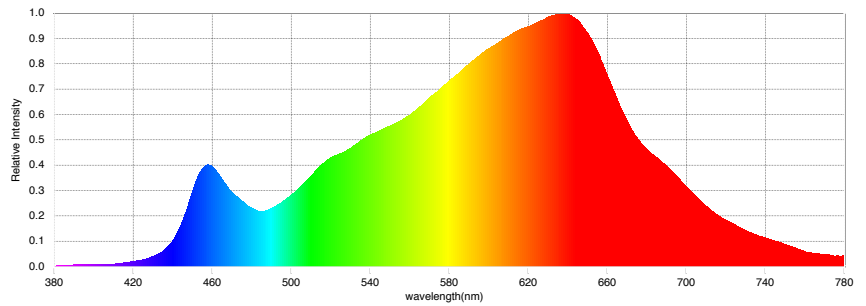

Product information and test conditions

Name	SKU 1075 - Slim Downlight 2700K	
Time	2021-05-26 08:08:25(Time-zone GMT+8)	
Manufacturer	Lumenfit	
User	David Geldart (david@lumicrest.com)	
Temperature(°C)	Humidity(%)	Distance(m)

Parameters

CIE_x	0.4519
CIE_y	0.4045
CCT	2767 K
Duv	-0.0015
CRI (Ra)(R1~R8)	94
CRI (Re) (R1-R15)	92
CQS	93
TLCI(Qa)	93
GAI	53
TM-30-18 Rf	92
TM-30-18 Rg	99
Circadian Stimulus	0.60
Circadian Light	1,346

Spectrum

CIE 1931

CIE 1976

C78.377 - 2017

IEC-SDCM

CRI (Re) (R1-R15)

R1	95	R6	97	R11	94
R2	98	R7	92	R12	84
R3	99	R8	85	R13	96
R4	93	R9	68	R14	99
R5	94	R10	94	R15	92

TM-30-20