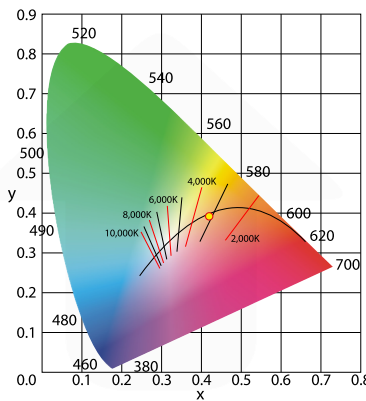

Product information and test conditions

Name	SKU 1075 - Slim Downlight 3000K		
Time	2021-05-26 08:10:18(Time-zone GMT+8)		
Manufacturer	Lumenfit		
User	David Geldart (david@lumicrest.com)		
Temperature(°C)	Humidity(%)	Distance(m)	

Parameters

CIE_x	0.4196
CIE_y	0.3919
CCT	3214 K
Duv	-0.0023
CRI (Ra)(R1~R8)	96
CRI (Re) (R1-R15)	94
CQS	94
TLCI(Qa)	95
GAI	65
TM-30-18 Rf	91
TM-30-18 Rg	98
Circadian Stimulus	0.60
Circadian Light	1,913

Spectrum

CIE 1931

CIE 1976

C78.377 - 2017

IEC-SDCM

CRI (Re) (R1-R15)

R1	98	R6	96	R11	96
R2	99	R7	93	R12	80
R3	98	R8	90	R13	99
R4	95	R9	80	R14	100
R5	96	R10	99	R15	96

TM-30-20