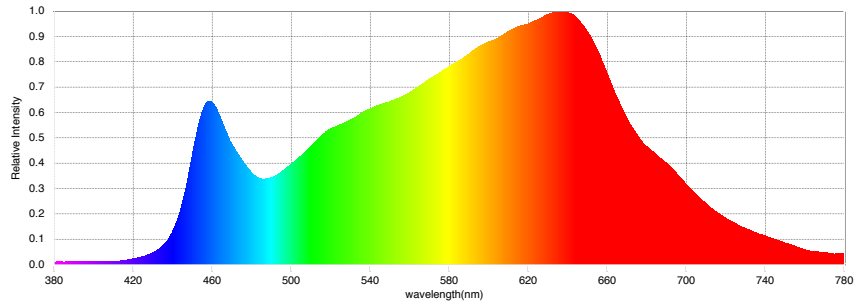

Product information and test conditions

Name	SKU 1075 - Slim Downlight 3000K		
Time	2021-05-26 08:10:18(Time-zone GMT+8)		
Manufacturer	Lumenfit		
User	David Geldart (david@lumicrest.com)		
Temperature(°C)	Humidity(%)	Distance(m)	

Parameters

CIE_x	0.4196
CIE_y	0.3919
CCT	3214 K
Duv	-0.0023
CRI (Ra)(R1~R8)	96
CRI (Re) (R1-R15)	94
CQS	94
TLCI(Qa)	95
GAI	65
TM-30-18 Rf	91
TM-30-18 Rg	98
Circadian Stimulus	0.60
Circadian Light	1,913

Spectrum

CIE 1931

CIE 1976

C78.377 - 2017

IEC-SDCM

CRI (Re) (R1-R15)

R1	98	R6	96	R11	96
R2	99	R7	93	R12	80
R3	98	R8	90	R13	99
R4	95	R9	80	R14	100
R5	96	R10	99	R15	96

TM-30-20