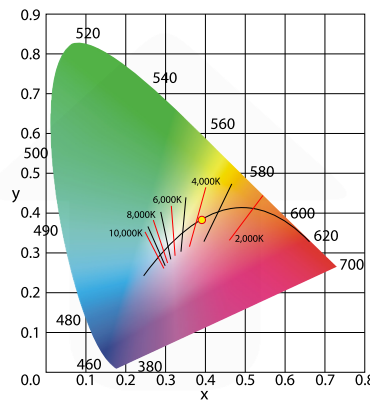

Product information and test conditions

Name	SKU 1075 - Slim Downlight 4000K	
Time	2021-05-26 08:11:52(Time-zone GMT+8)	
Manufacturer	Lumenfit	
User	David Geldart (david@lumicrest.com)	
Temperature(°C)	Humidity(%)	Distance(m)

Parameters

CIE_x	0.3910
CIE_y	0.3828
CCT	3770 K
Duv	-0.0001
CRI (Ra)(R1~R8)	96
CRI (Re) (R1-R15)	94
CQS	94
TLCI(Qa)	96
GAI	73
TM-30-18 Rf	91
TM-30-18 Rg	97
Circadian Stimulus	0.40
Circadian Light	525

Spectrum

CIE 1931

CIE 1976

C78.377 - 2017

IEC-SDCM

CRI (Re) (R1-R15)

R1	97	R6	97	R11	95
R2	100	R7	94	R12	76
R3	99	R8	91	R13	99
R4	94	R9	83	R14	99
R5	95	R10	98	R15	95

TM-30-20