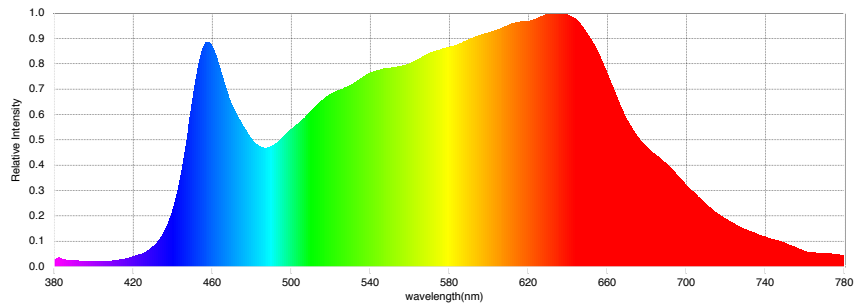

Product information and test conditions

Name	SKU 1075 - Slim Downlight 4000K	
Time	2021-05-26 08:11:52(Time-zone GMT+8)	
Manufacturer	Lumenfit	
User	David Geldart (david@lumicrest.com)	
Temperature(°C)	Humidity(%)	Distance(m)

Parameters

CIE_x	0.3910
CIE_y	0.3828
CCT	3770 K
Duv	-0.0001
CRI (Ra)(R1~R8)	96
CRI (Re) (R1-R15)	94
CQS	94
TLCI(Qa)	96
GAI	73
TM-30-18 Rf	91
TM-30-18 Rg	97
Circadian Stimulus	0.40
Circadian Light	525

Spectrum